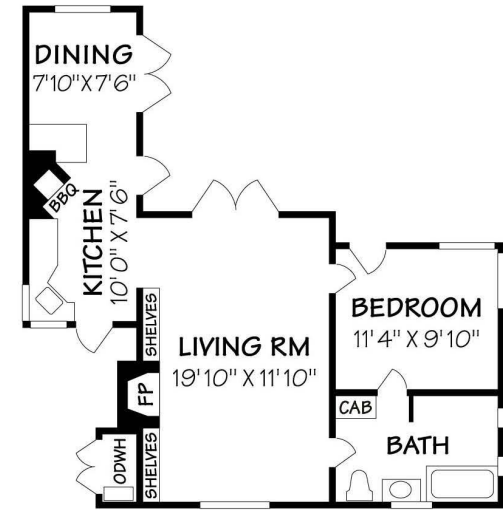

GARAGE / LAUNDRY

ENTRY LEVEL

299 SHEFFIELD DRIVE
 Residence ±3212 Square Feet
 Garage/Laundry ±489 Square Feet
 Guest House ±687 Square Feet

Scale: 5 ft. 10 ft. 15 ft. 20 ft. 25 ft.
 This information is compiled from sources deemed reliable but accuracy is not guaranteed.
 David Heidelberg • Design & Graphics • 805-965-4857 • Santa Barbara

GUEST HOUSE

LOWER LEVEL