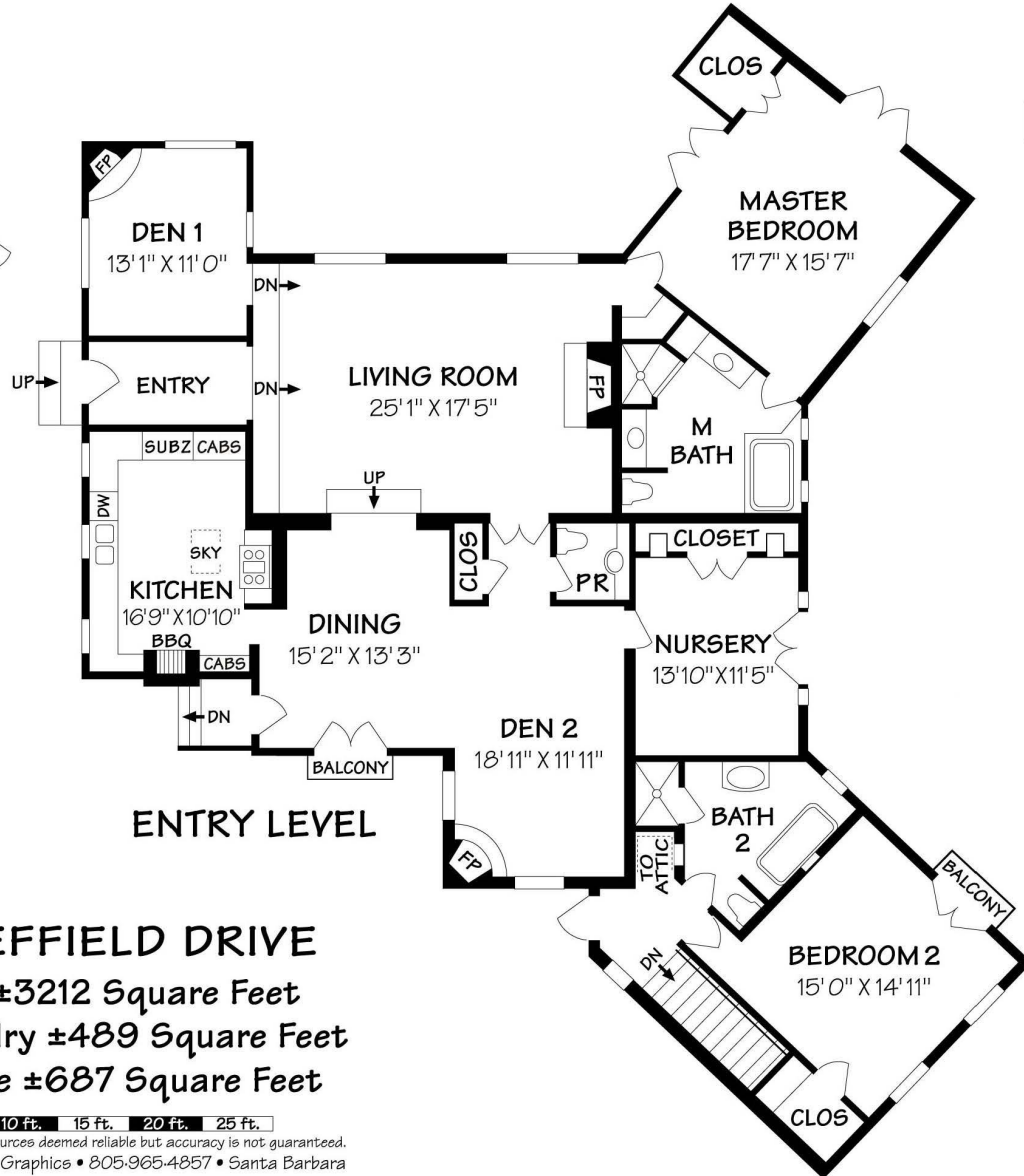

GARAGE / LAUNDRY

ENTRY LEVEL

299 SHEFFIELD DRIVE
 Residence ±3212 Square Feet
 Garage/Laundry ±489 Square Feet
 Guest House ±687 Square Feet

Scale: 5 ft. 10 ft. 15 ft. 20 ft. 25 ft.
 This information is compiled from sources deemed reliable but accuracy is not guaranteed.
 David Heidelberg • Design & Graphics • 805-965-4857 • Santa Barbara

GUEST HOUSE

LOWER LEVEL